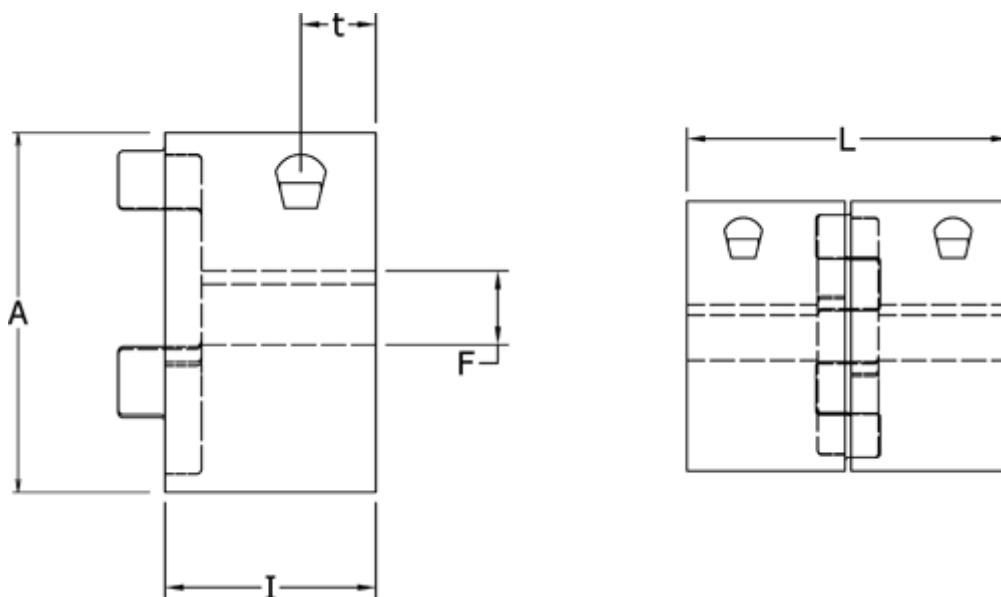

Article number: 3335024M028

Description: Clamping Hub Klonex ES 28/38
ALU Aluminium, Bore 28H7 mm

Measures

A = 55
F = 28
I = 30
L = 78
t = 12.0